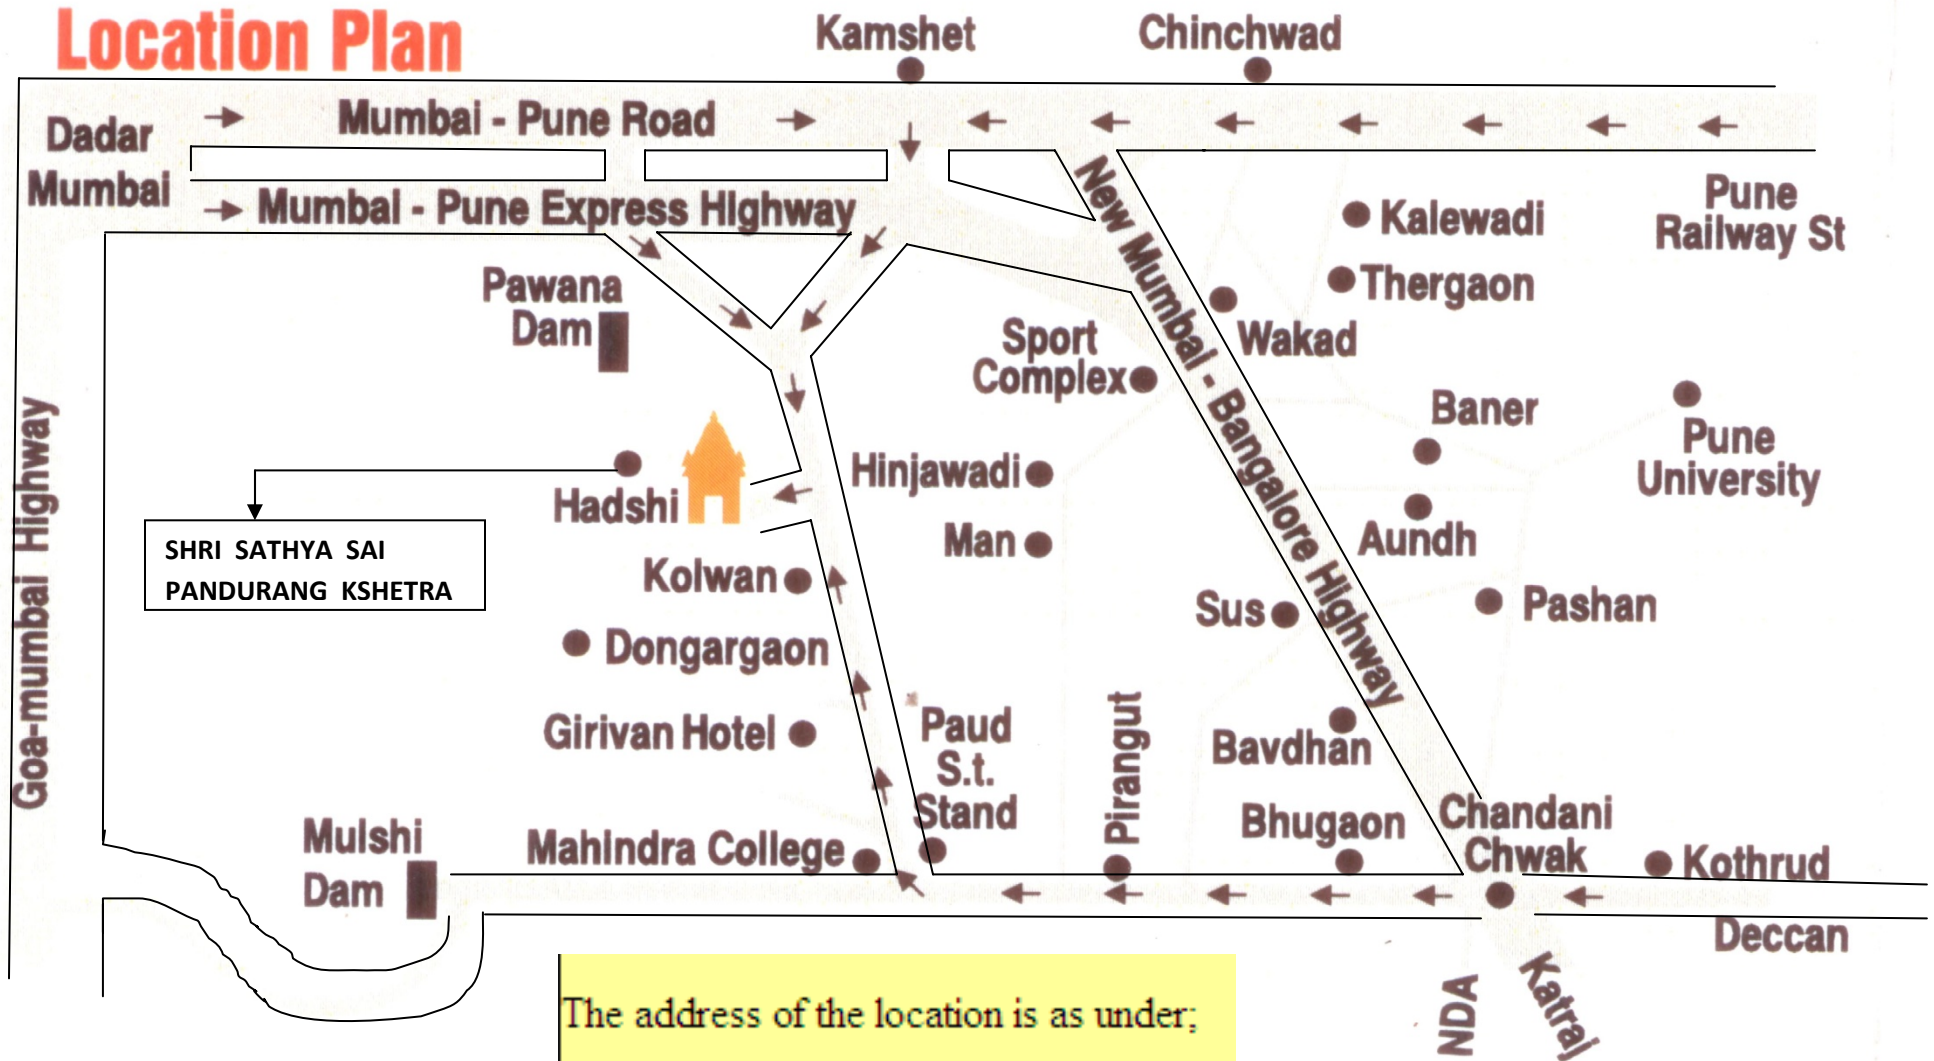

OM SAI RAM

Location Plan

SHRI SATHYA SAI
PANDURANG KSHETRA

The address of the location is as under;

Sri Sathya Sai Pandurang Kshetra
At Hadshi, Post: Kashig
Paud-Lonavala Road,
Mulshi,
Dist Pune